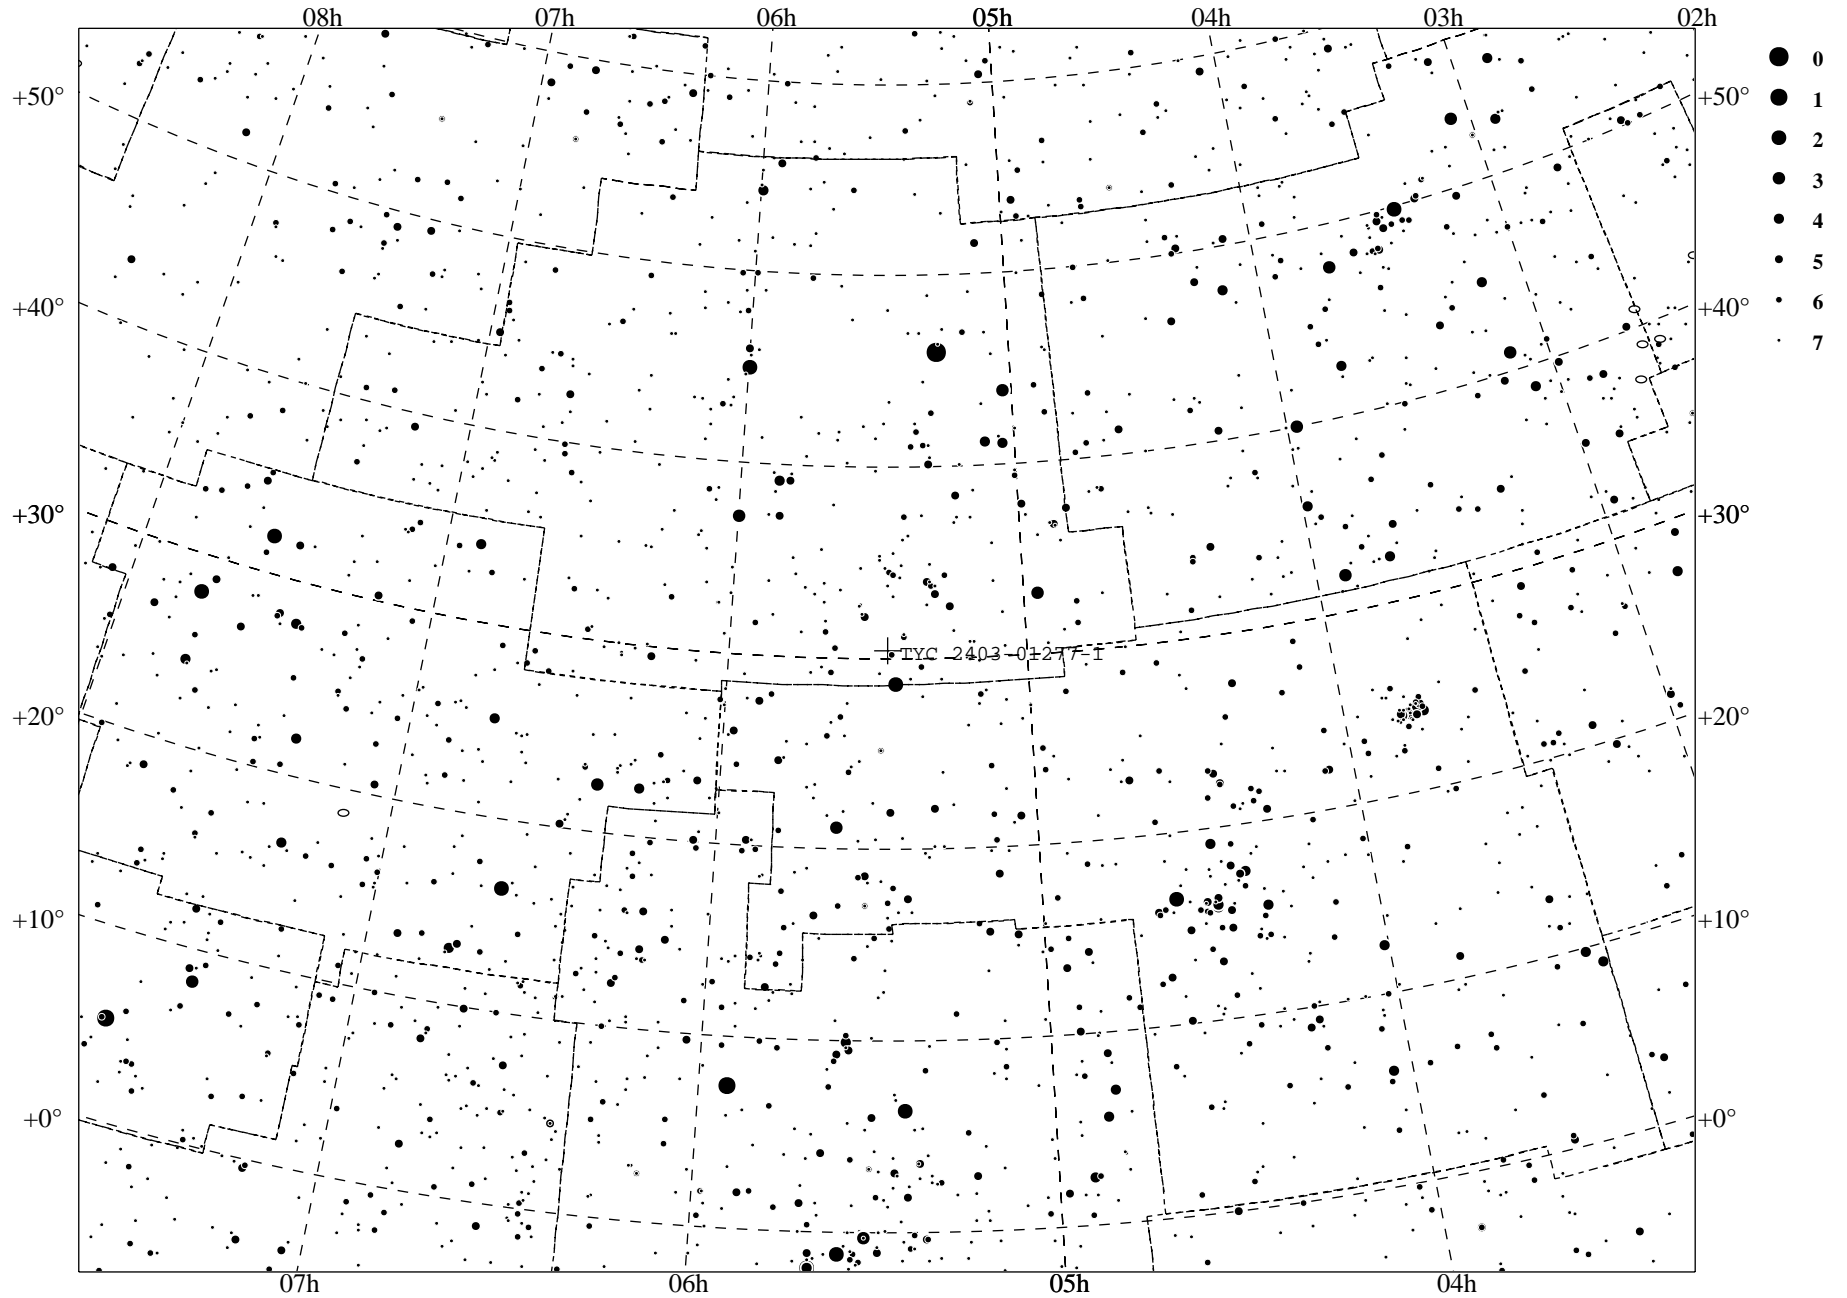

R.A.: 05h28m09.39s, Dec.: +30°26'31.0", Field Size: 80°00.00' x 60°00.00'

Map produced by SkyMap Online. <http://www.astronet.ru/>