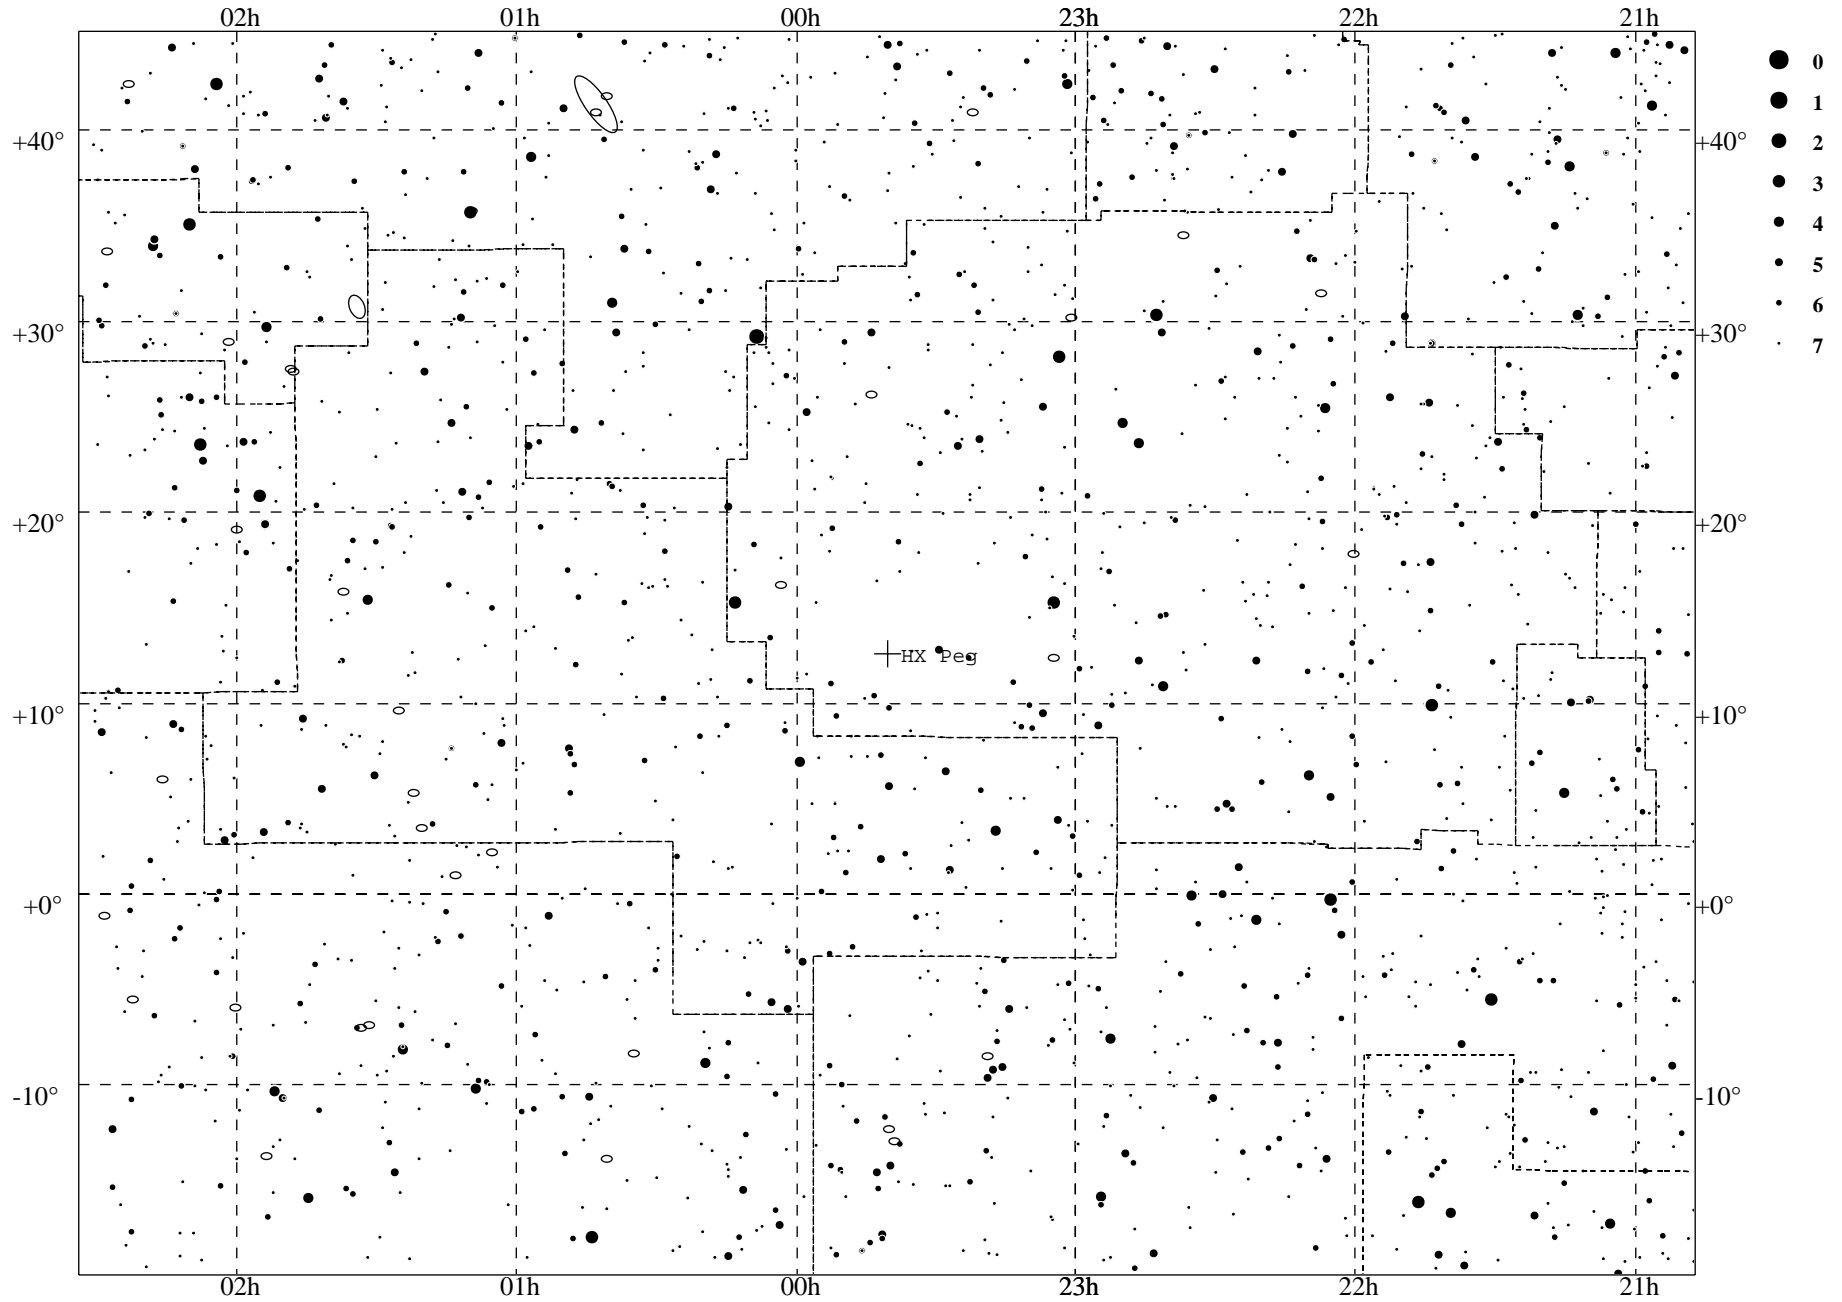

R.A.: 23h40m23.70s, Dec.: +12°37'41.7", Field Size: 80°00.00' x 60°00.00'

Map produced by SkyMap Online. <http://www.astronet.ru/>