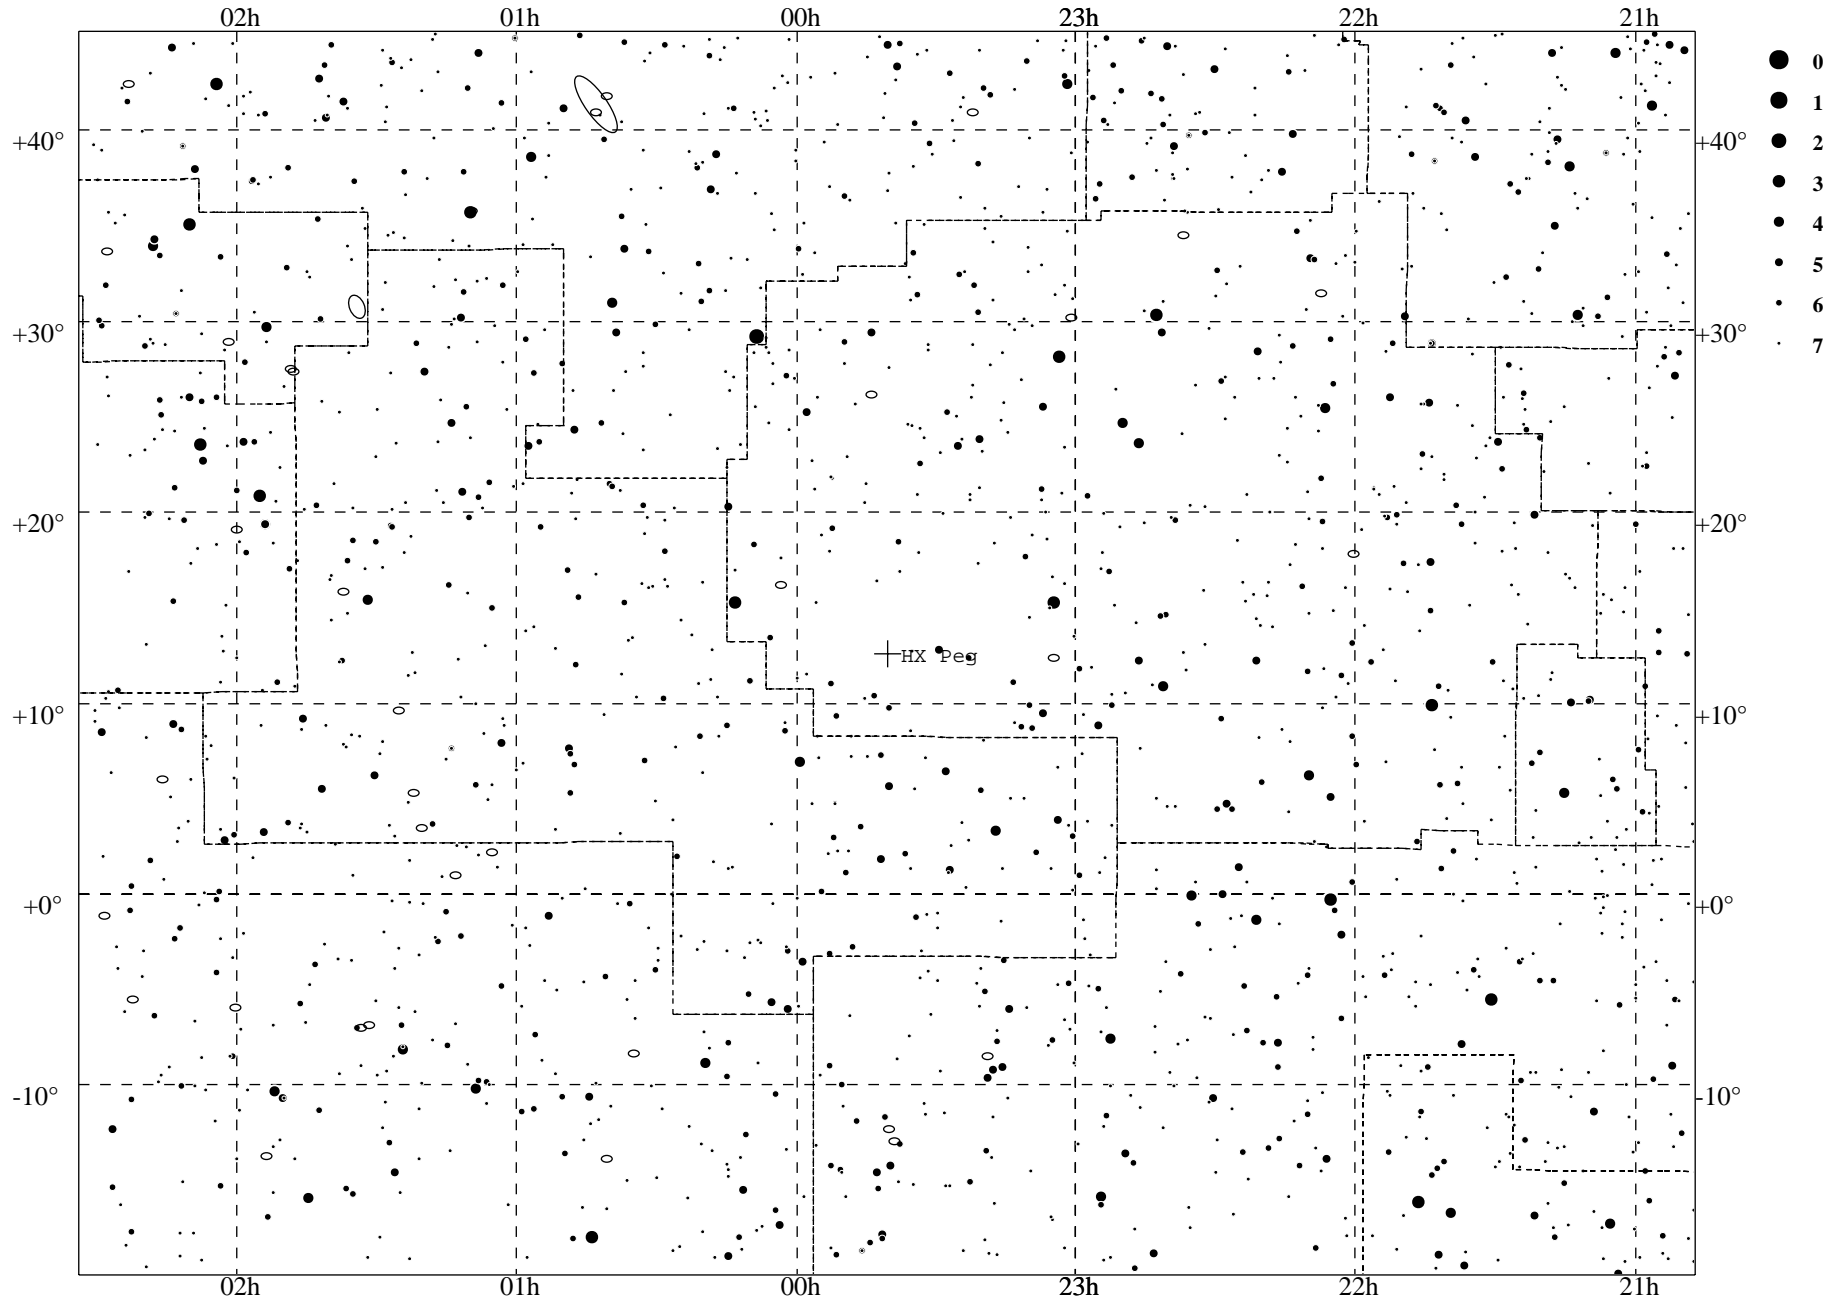

R.A.: 23h40m23.70s, Dec.: +12°37'41.7", Field Size: 80°00.00' x 60°00.00'

Map produced by SkyMap Online. <http://www.astronet.ru/>