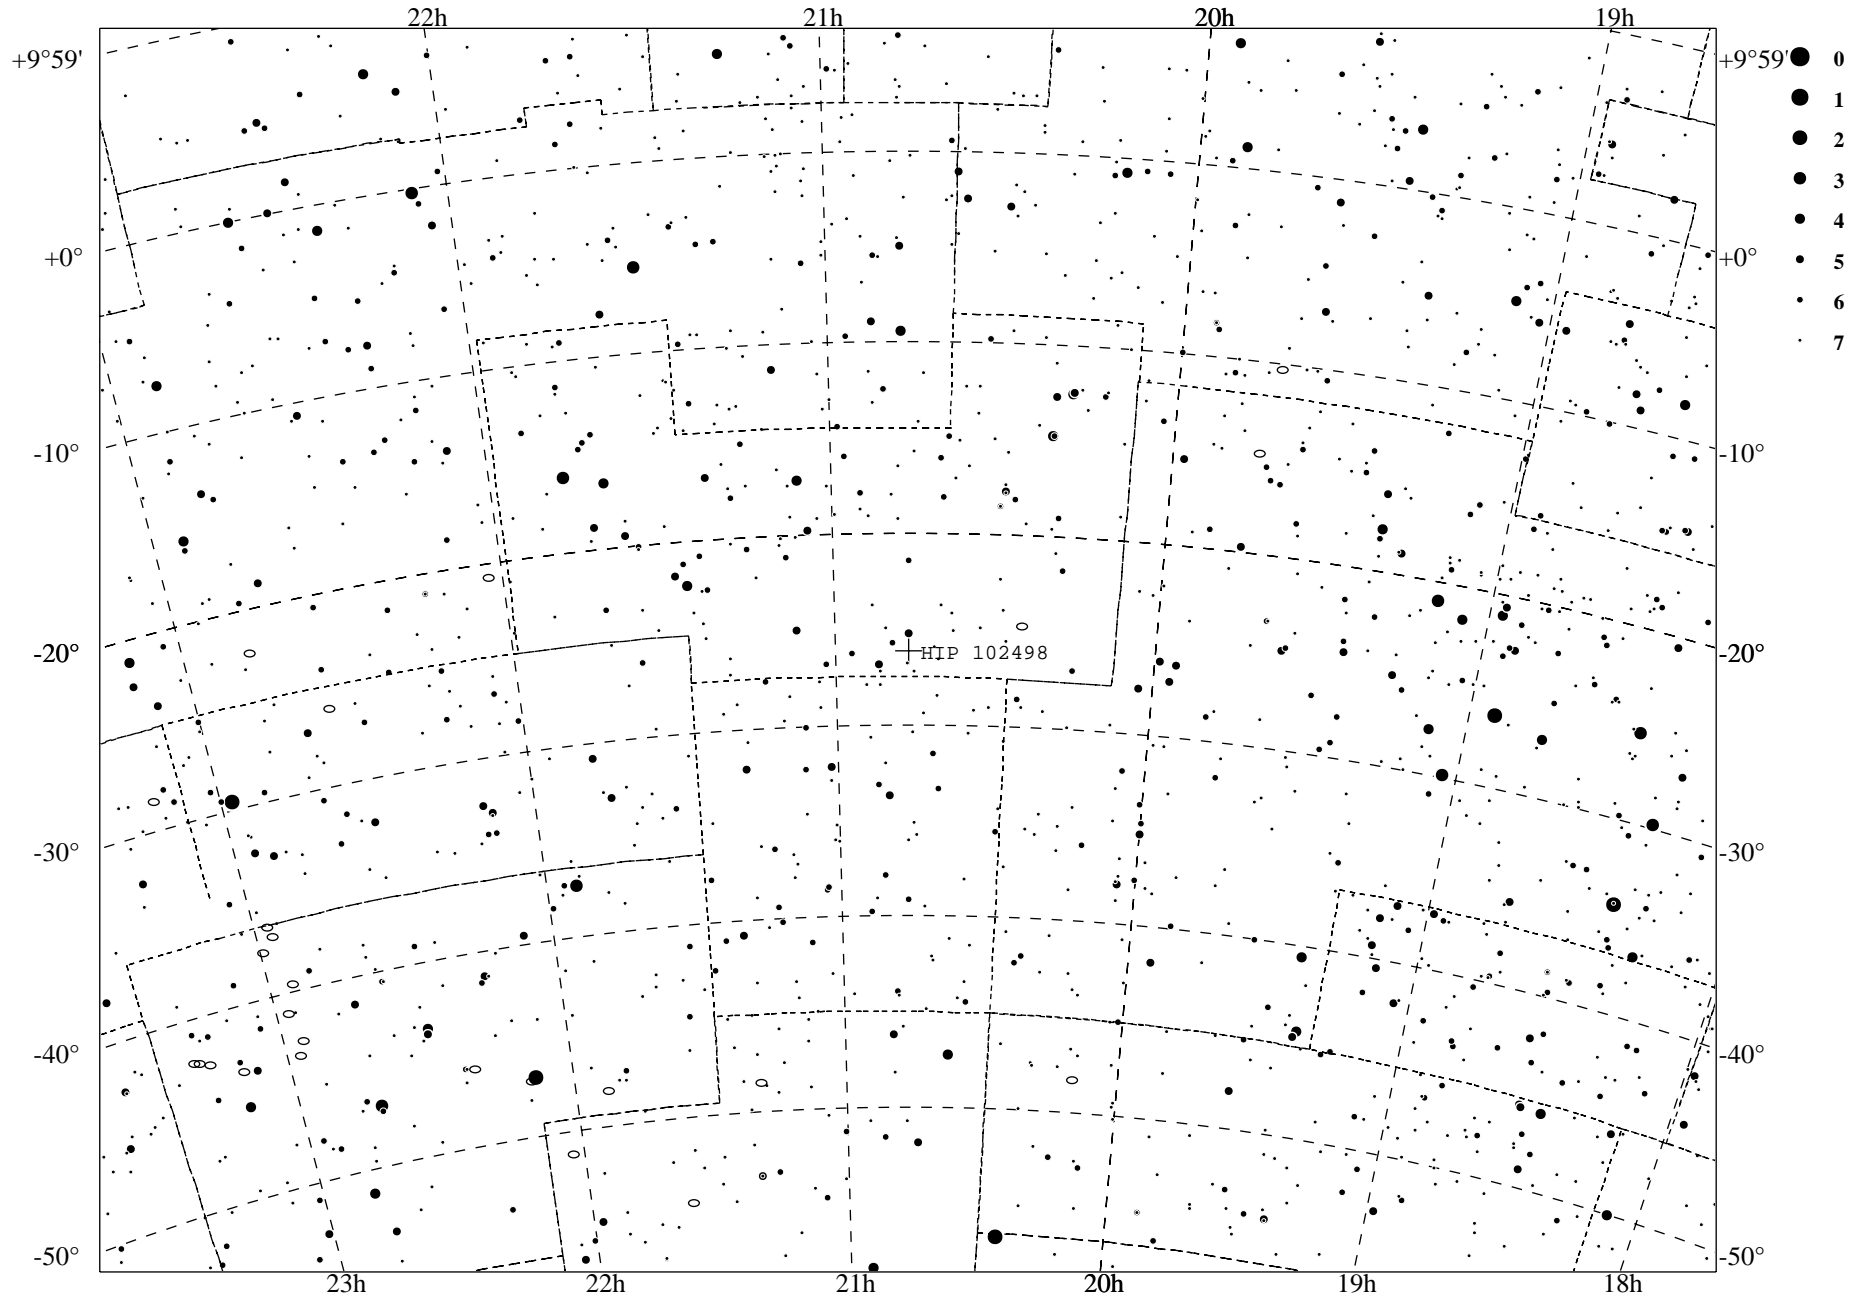

R.A.: 20h46m20.22s, Dec.: -26°10'34.5", Field Size: 80°00.00' x 60°00.00'

Map produced by SkyMap Online. <http://www.astronet.ru/>